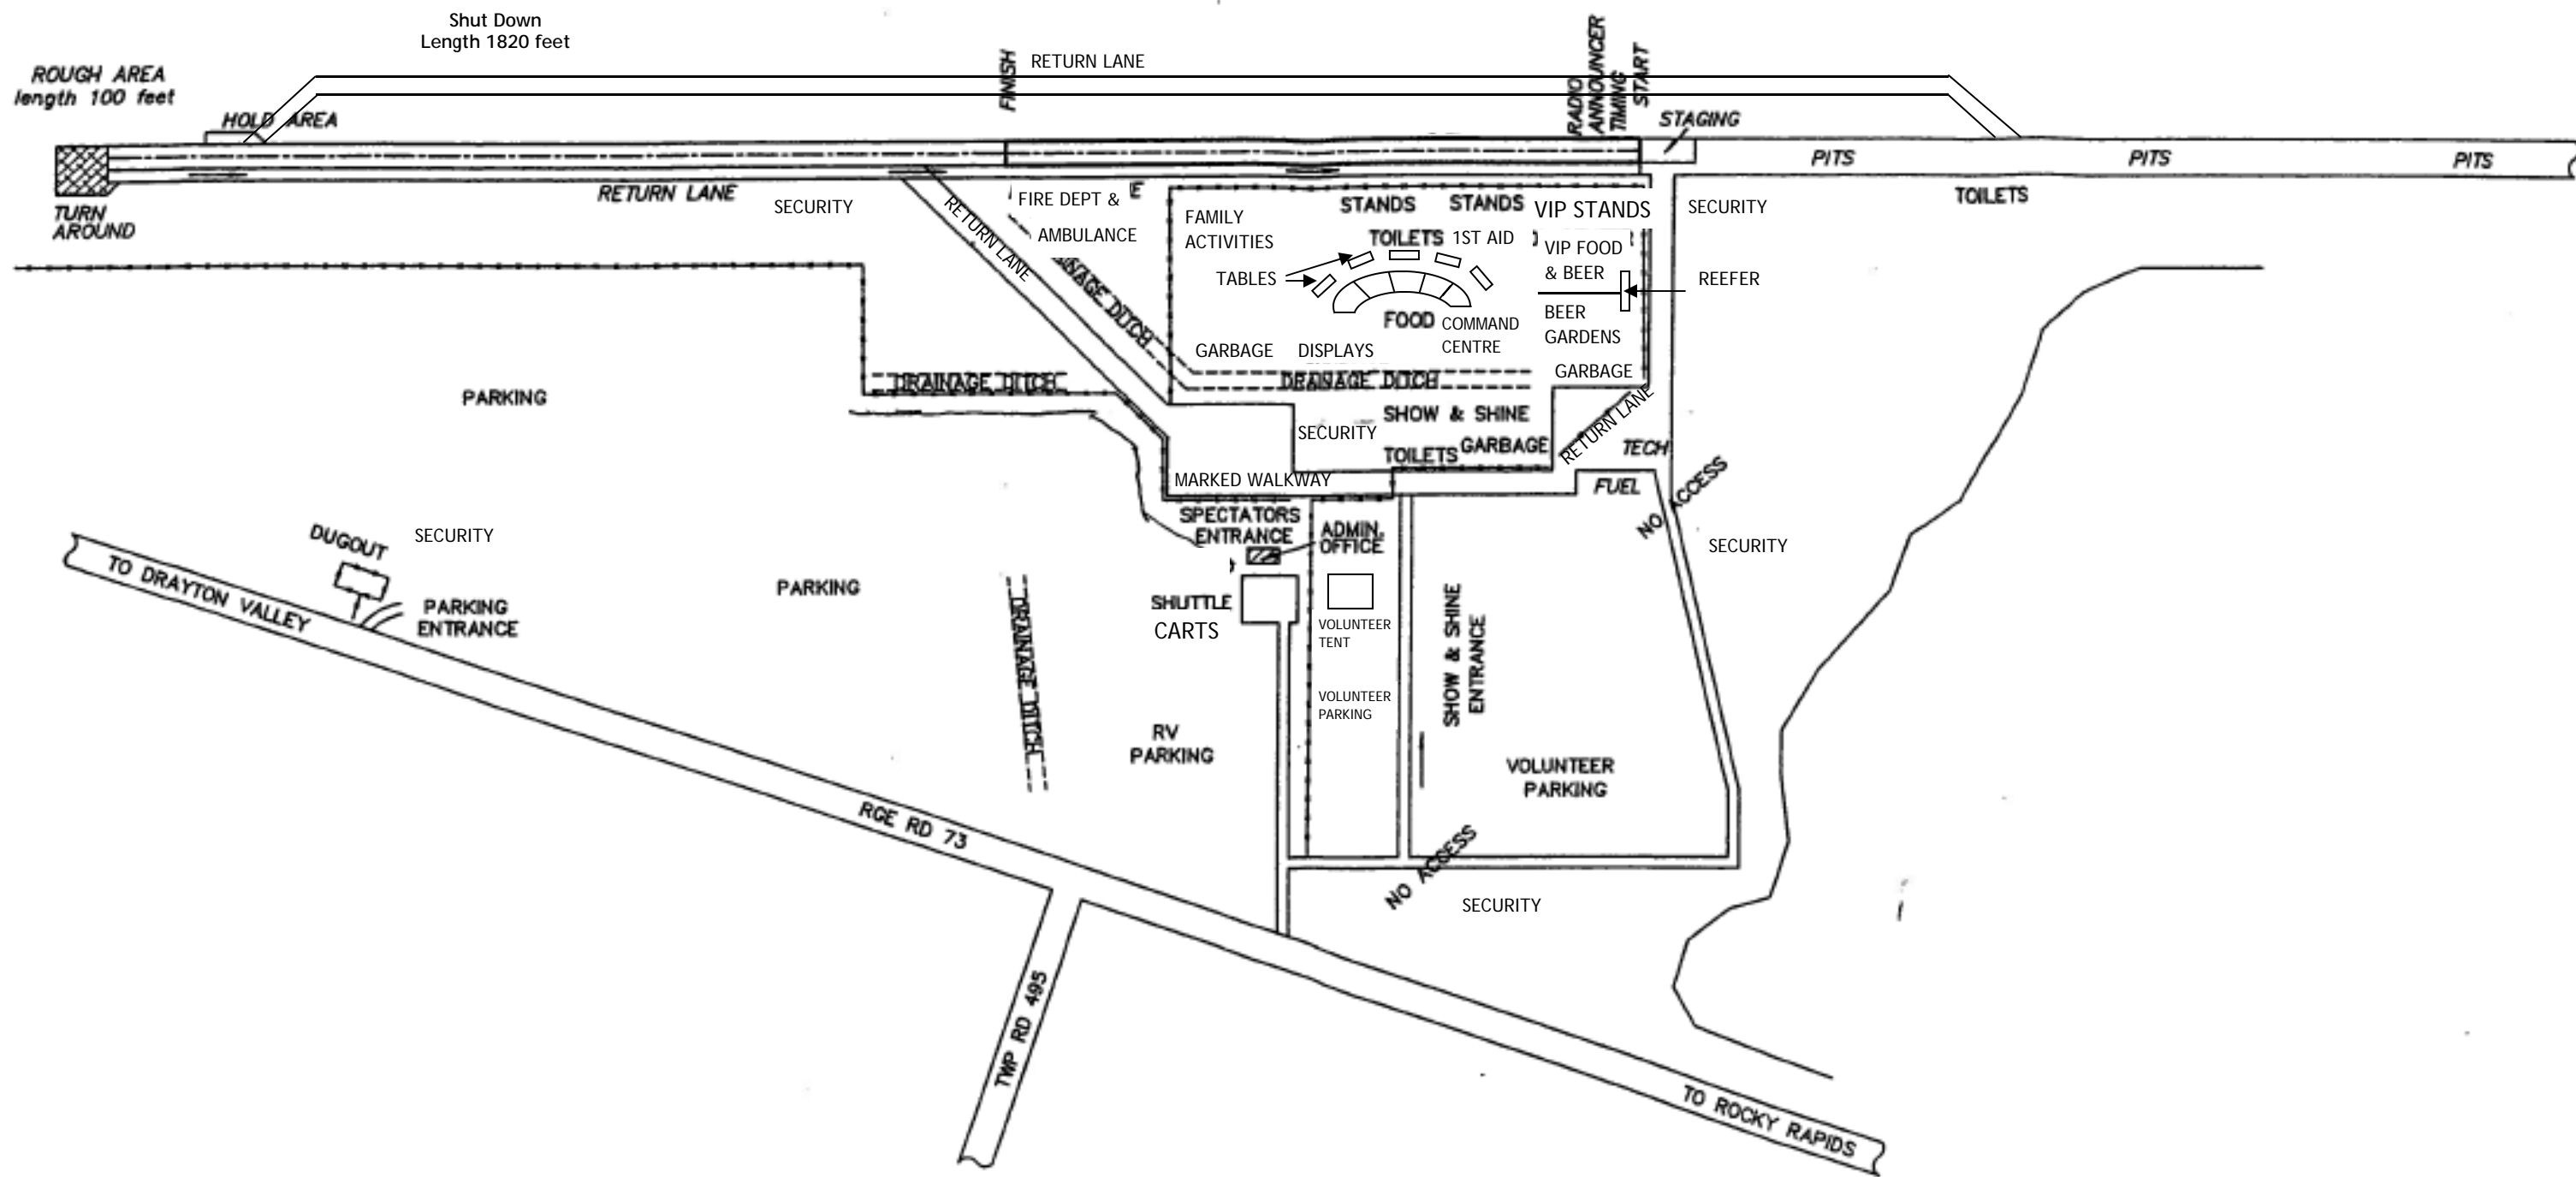

SCHEDULE 'A'

THUNDER IN THE VALLEY

DRAYTON VALLEY

SCALE = 1:4000 or 1" = 333'